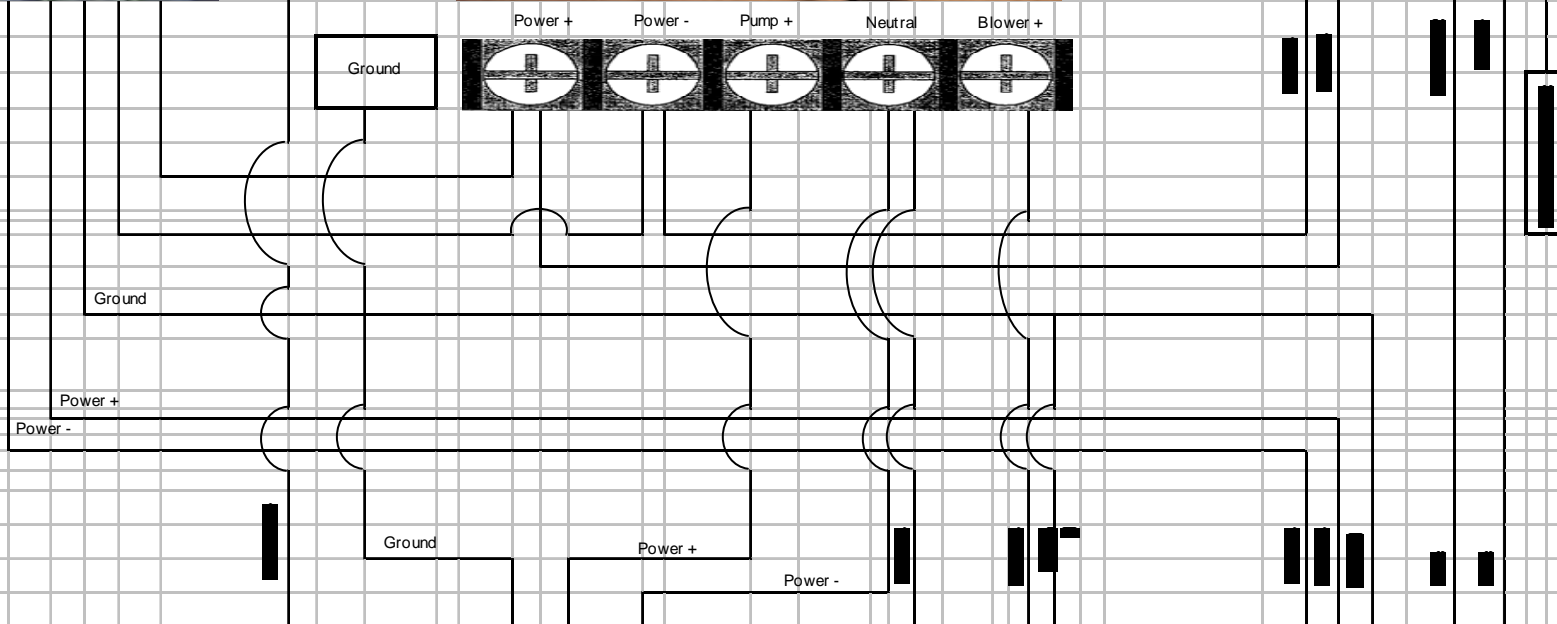

HOOT System Basic Wiring Diagram

30 Amp Disconnect

110vac, single pole 30

HOOT Controller

NSF Auto-dialer

(4) Sensor Wires

Sensor # 1

Sensor # 1

HOOT Sensor

HOOT Pump

HOOT Blower

UV Light