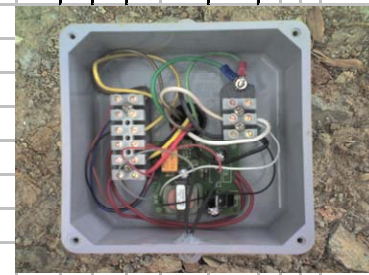

HOOT System Basic Wiring Diagram

30 Amp Disconnect

110vac, single pole 30

HOOT Controller

NSF Auto-dialer

(4) Sensor Wires

Sensor # 1

Sensor # 1

HOOT Sensor

HOOT Pump

HOOT Blower

UV Light