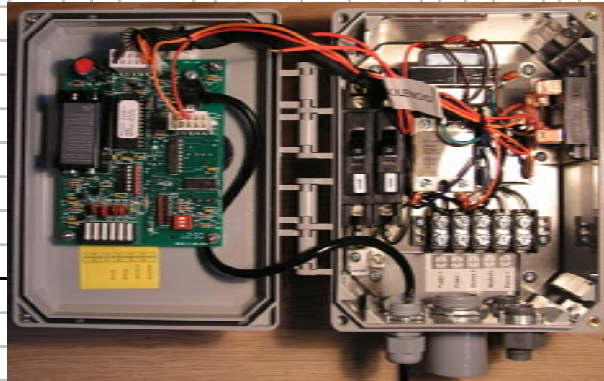

HOOT System Basic Wiring Diagram

30 Amp Disconnect

110vac, single pole 30

HOOT Controller

NSF Auto-dialer

(4) Sensor Wires

Sensor # 1

Sensor # 1

HOOT Sensor

HOOT Pump

HOOT Blower

UV Light