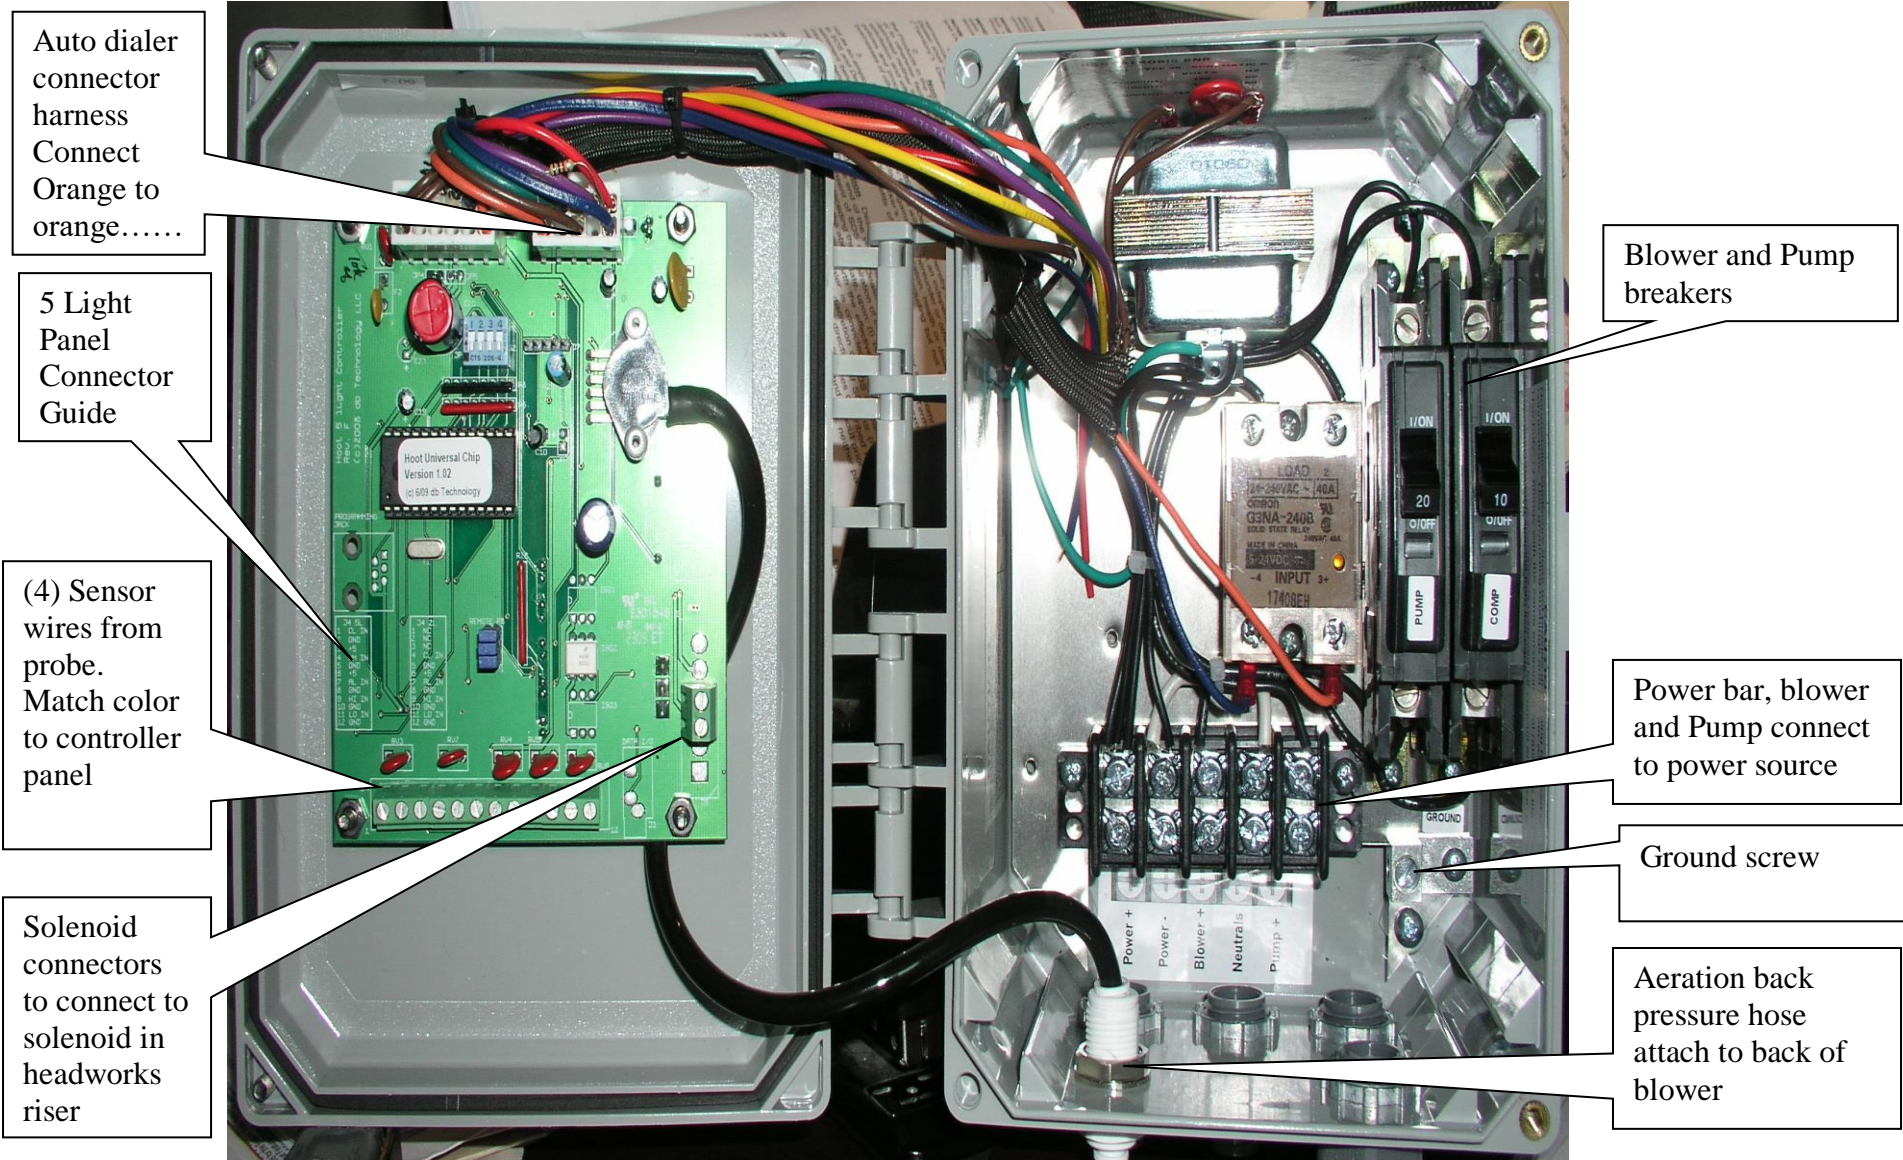

HOOT Drip Controller

Auto dialer connector harness
Connect Orange to orange.....

5 Light Panel Connector Guide

(4) Sensor wires from probe.
Match color to controller panel

Solenoid connectors to connect to solenoid in headworks riser

Blower and Pump breakers

Power bar, blower and Pump connect to power source

Ground screw

Aeration back pressure hose attach to back of blower